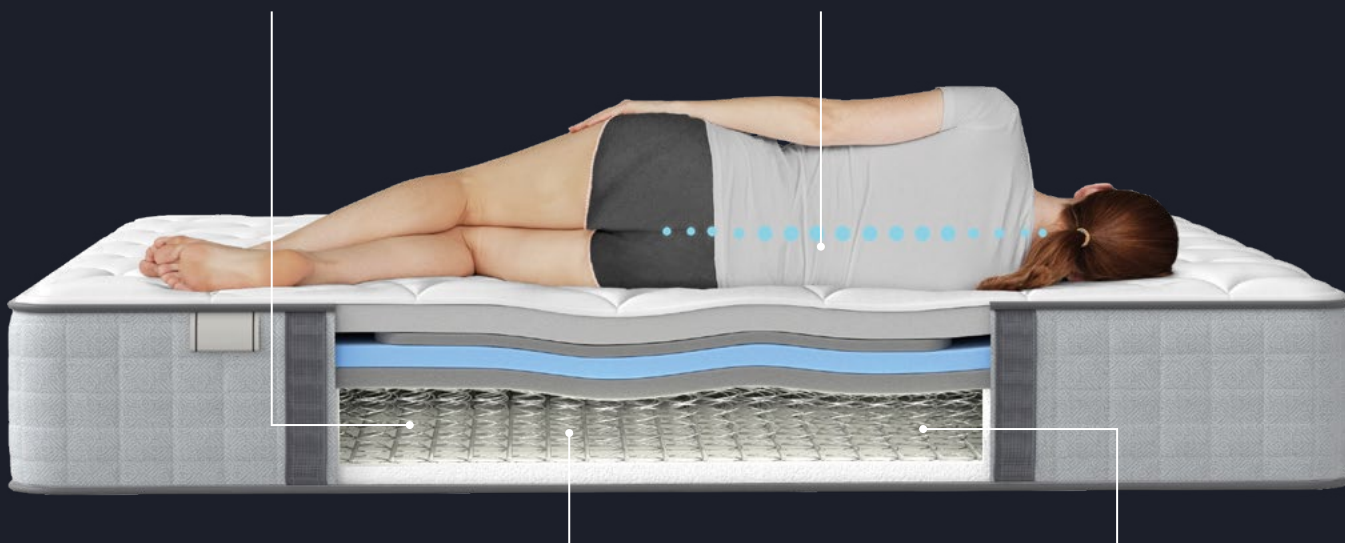

## THE BEST SLEEP IS A SEALY POSTUREPEDIC SLEEP

To provide the best support, your mattress should allow your spine to maintain it's neutral posture whilst you sleep, reducing muscular tension and strain. Sealy Posturepedic works to provide correct support by aligning the body position during rest.

# Designed alongside orthopaedic surgeons

To provide the best support, your mattress should allow your spine to maintain its neutral posture whilst you sleep, reducing muscular tension and strain. Sealy Posturepedic's AlignSupport® Spring system works to provide correct support by aligning the body position during rest.

## Two-stage spring system

A sense and respond spring system which first senses your body, and then responds with the correct level of deep-down support you can feel.

## Delivering Correct Support

AlignSupport® Coil works to provide correct support whilst you rest - keeping your spine in a neutral posture.